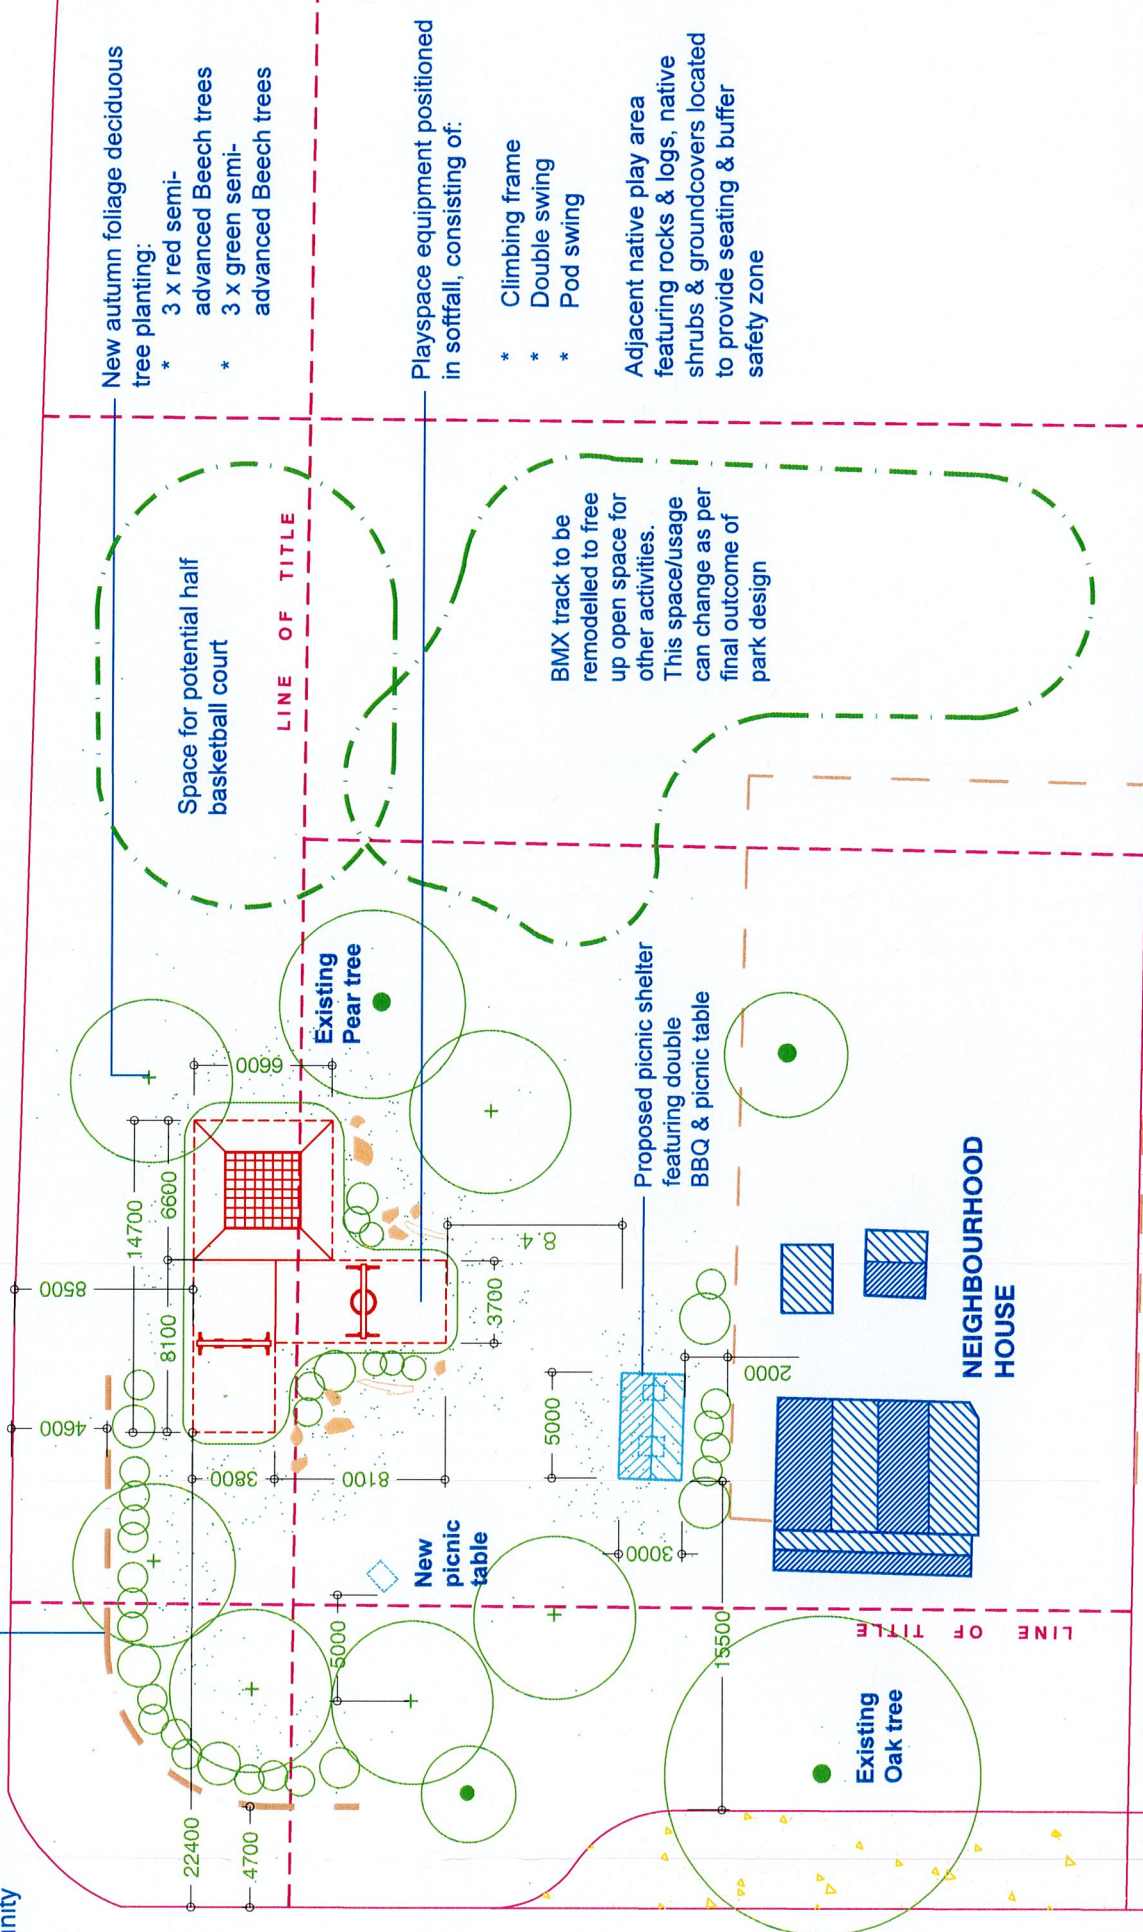

Proposed timber post/rail fence and adjacent screen planting by community

MACFARLANE ST

GIBBO ST

New autumn foliage deciduous tree planting:
 * 3 x red semi-advanced Beech trees
 * 3 x green semi-advanced Beech trees

Playspace equipment positioned in soffall, consisting of:

- * Climbing frame
- * Double swing
- * Pod swing

Adjacent native play area featuring rocks & logs, native shrubs & groundcovers located to provide seating & buffer safety zone

Space for potential half basketball court

LINE OF TITLE

BMX track to be remodelled to free up open space for other activities. This space/usage can change as per final outcome of park design

Existing Pear tree

Proposed picnic shelter featuring double BBQ & picnic table

NEIGHBOURHOOD HOUSE

Existing Oak tree

LINE OF TITLE