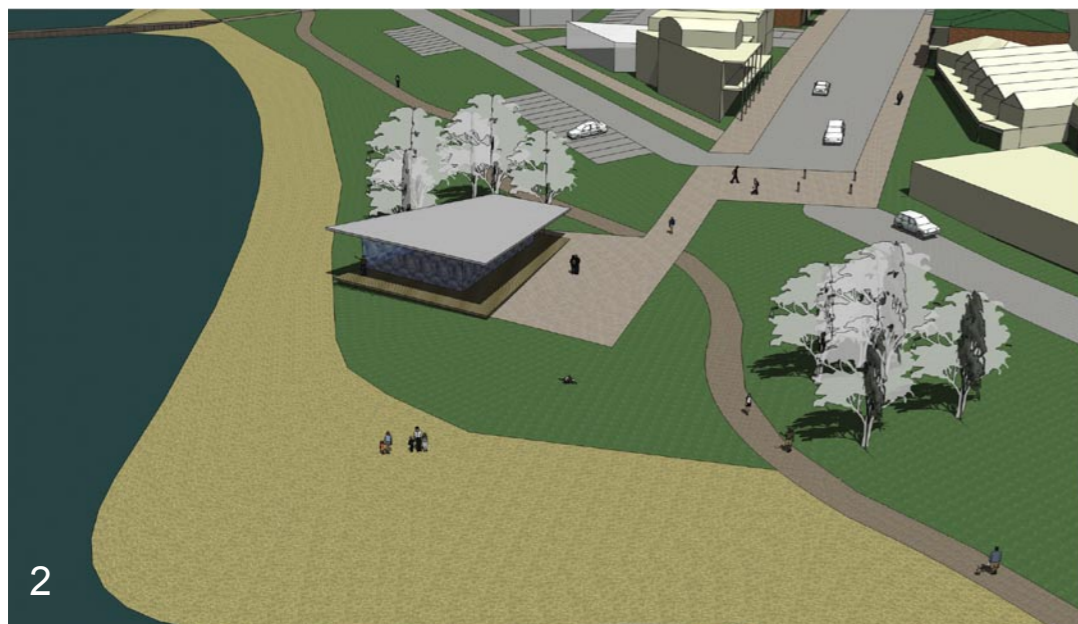

1

Conceptual built form study for the Hotel site and the village green and opening the vista along Metung Road towards Lake King.

Refer to the Master Plan for design notes.

2

3