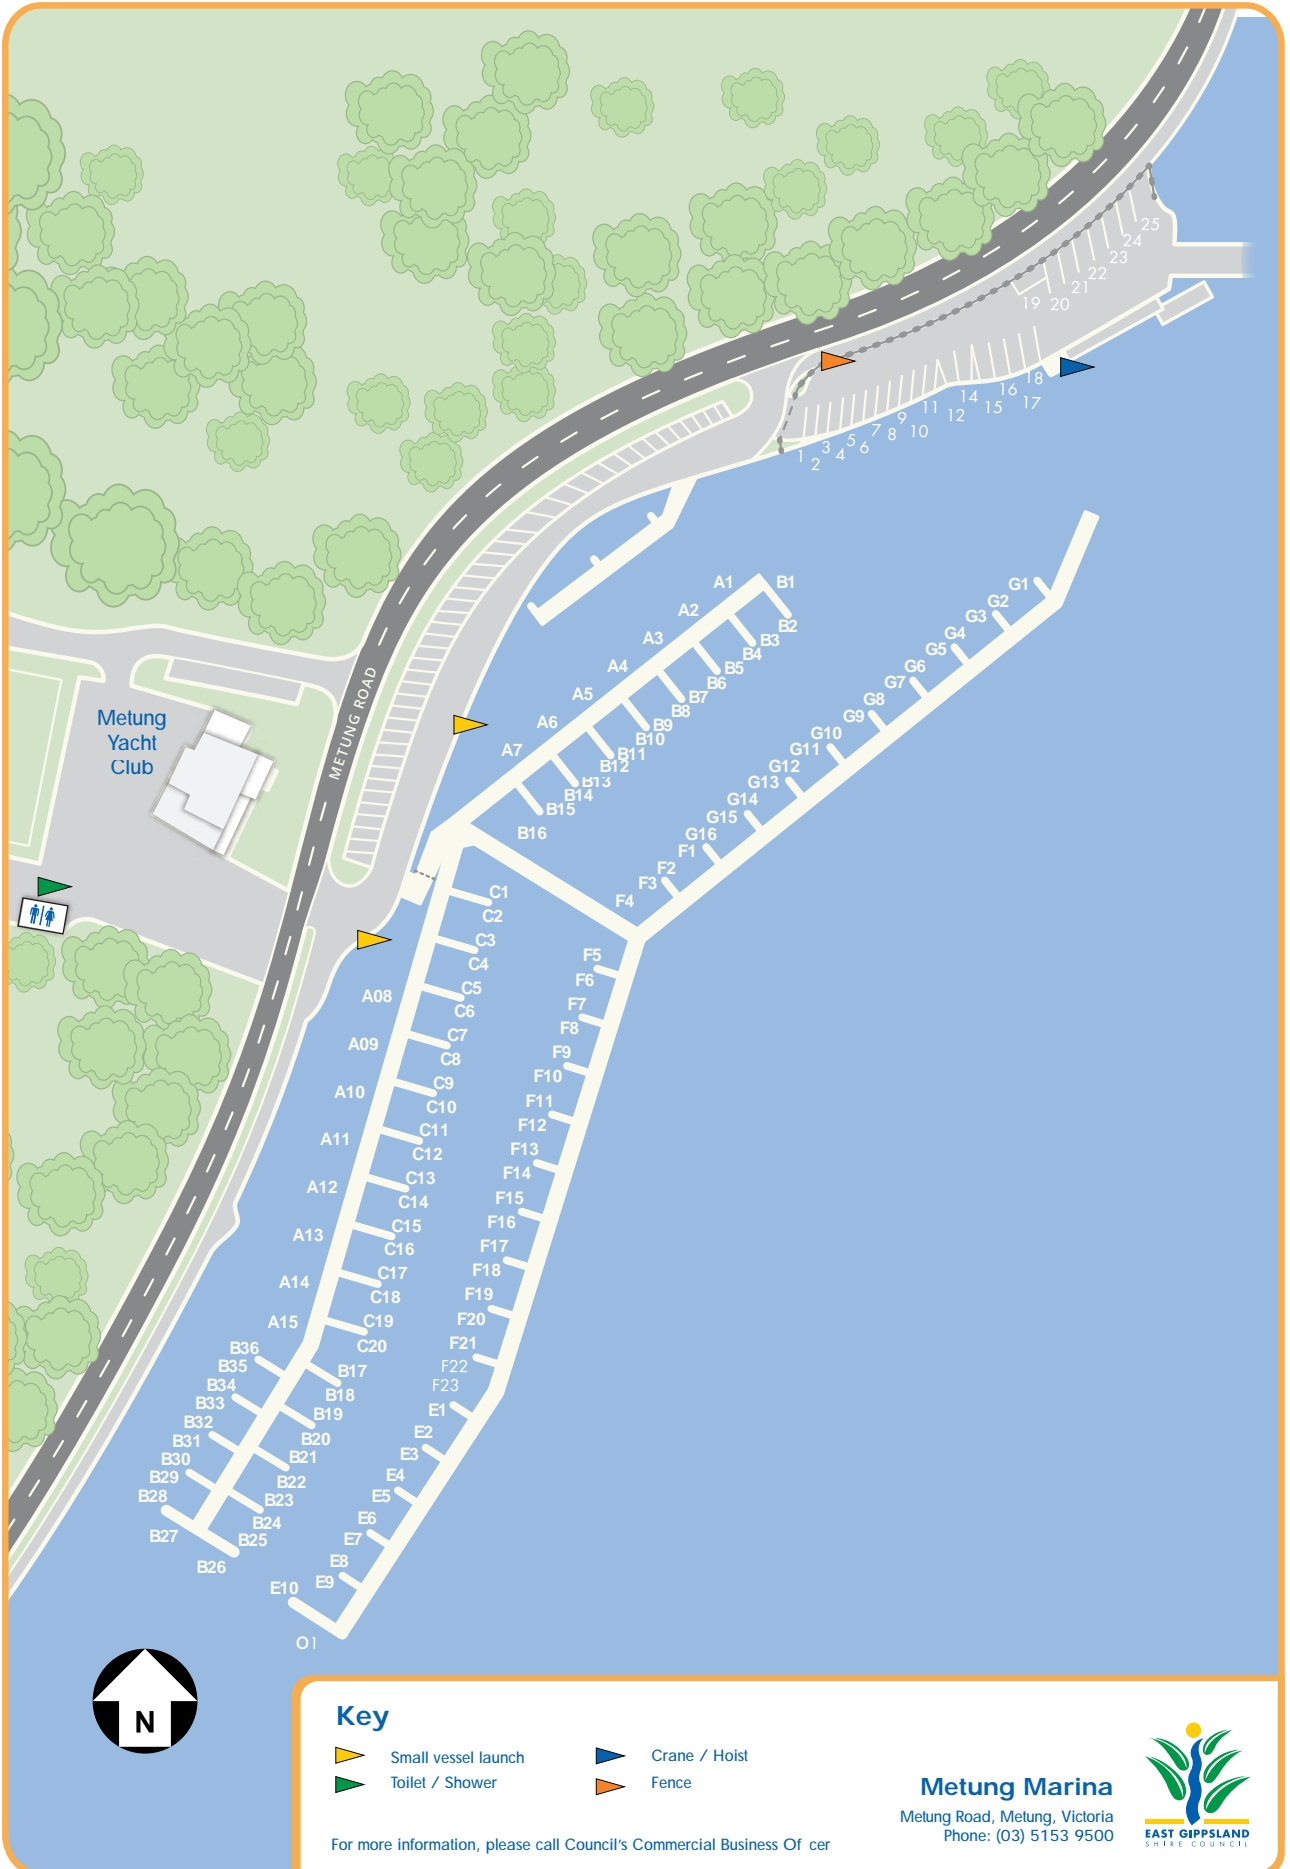

Metung Marina

Metung Road, Metung

Key

-  Small vessel launch
-  Toilet / Shower
-  Crane / Hoist
-  Fence

Metung Marina

Metung Road, Metung, Victoria
Phone: (03) 5153 9500

For more information, please call Council's Commercial Business Officer