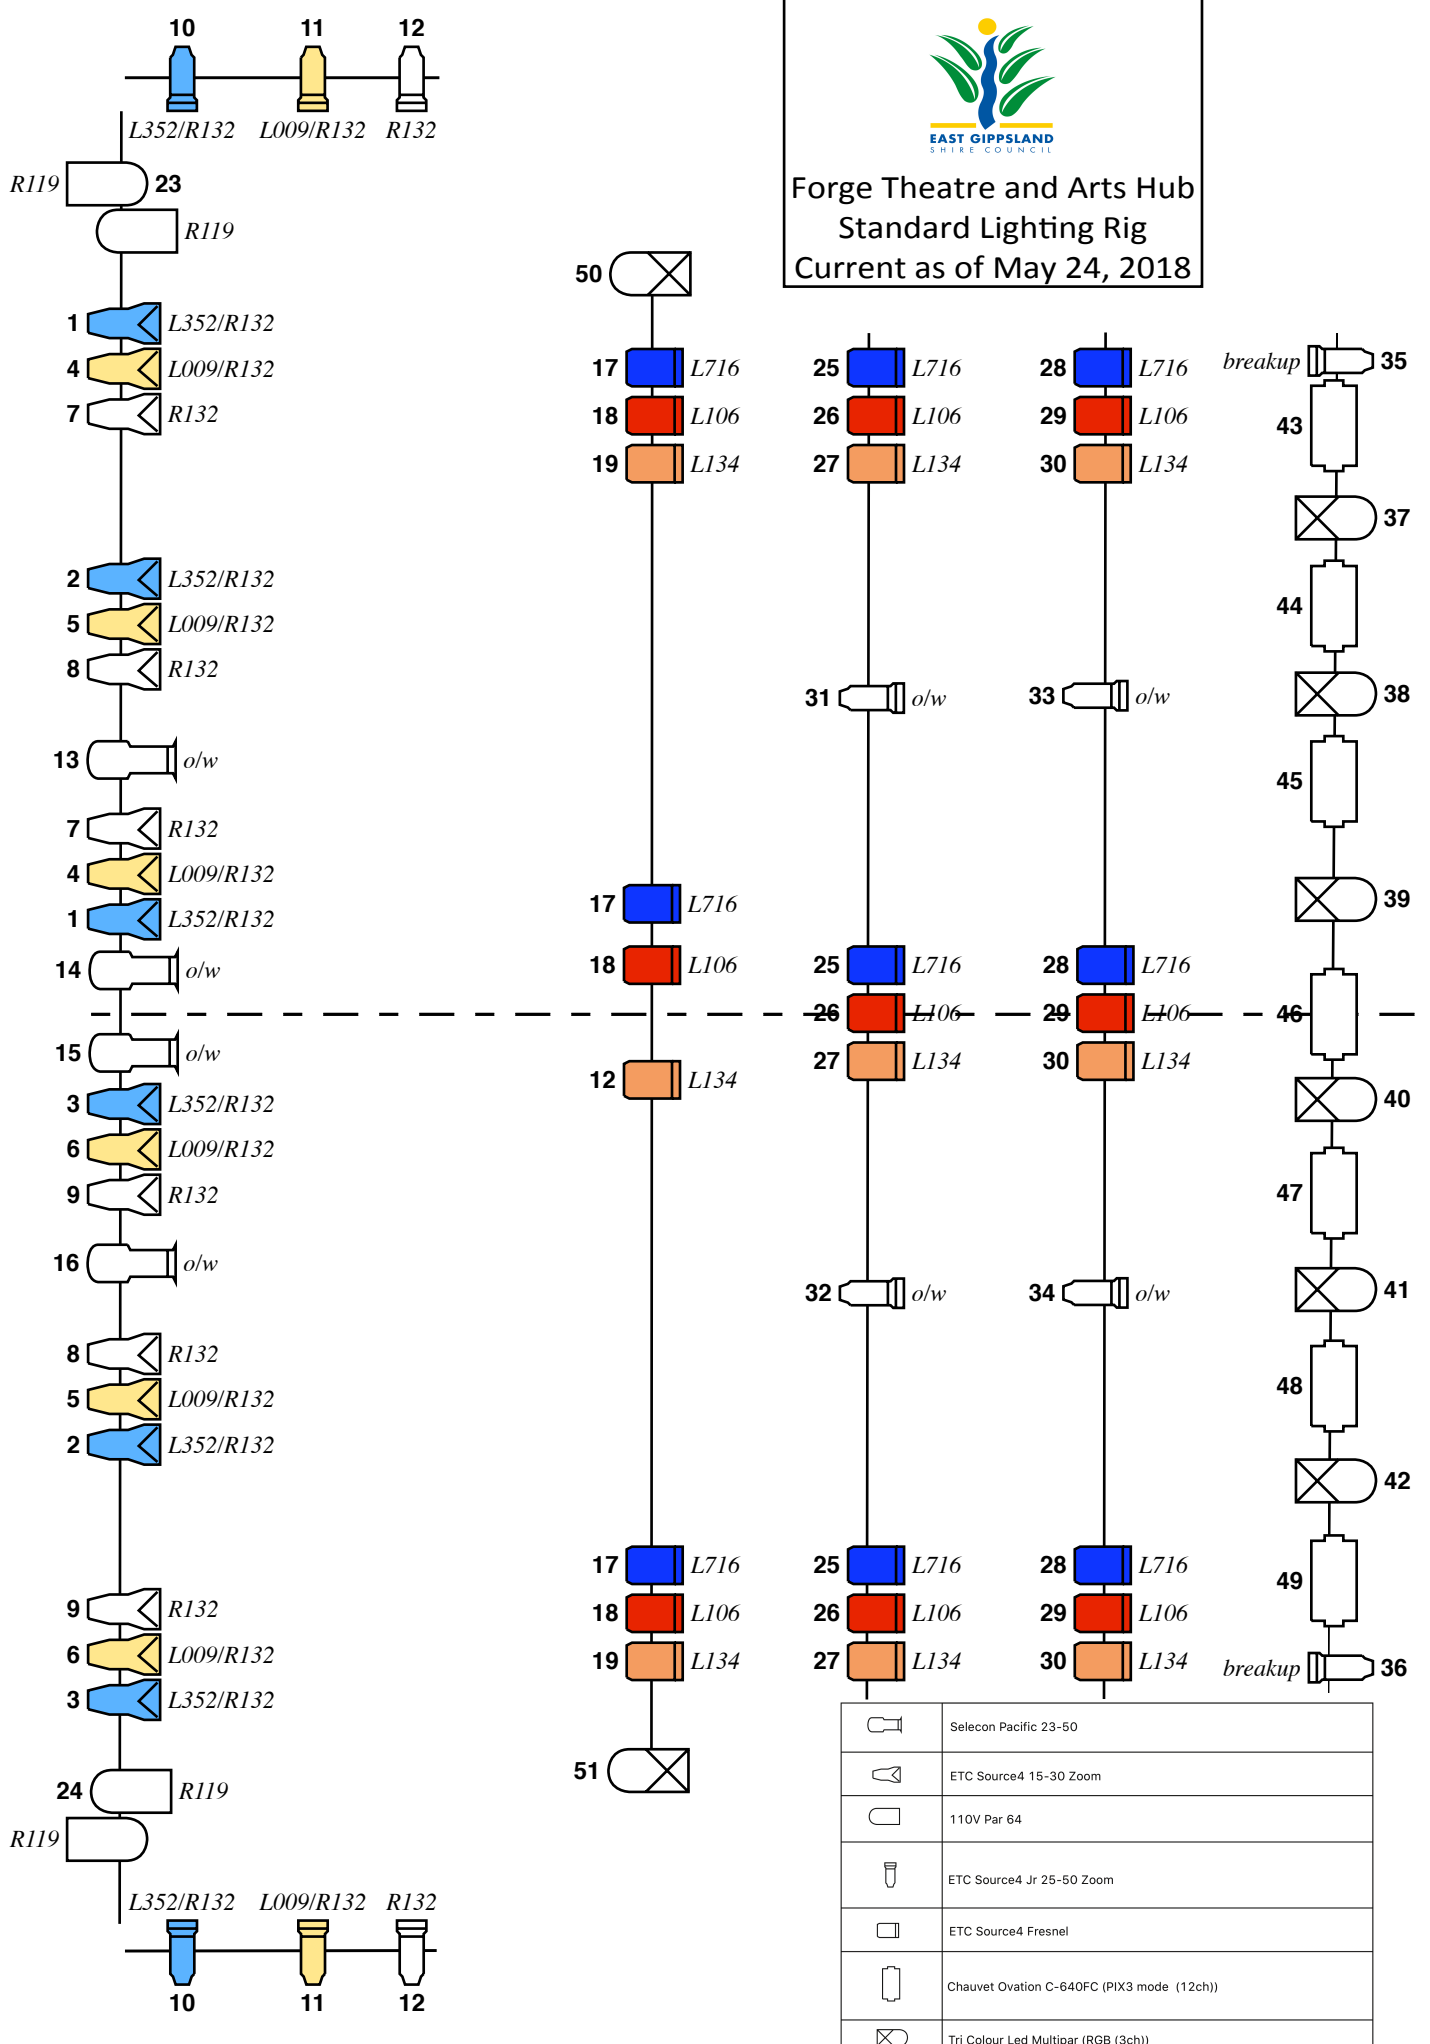

**Forge Theatre and Arts Hub
Standard Lighting Rig
Current as of May 24, 2018**

	Selecon Pacific 23-50
	ETC Source4 15-30 Zoom
	110V Par 64
	ETC Source4 Jr 25-50 Zoom
	ETC Source4 Fresnel
	Chauvet Ovation C-640FC (PIX3 mode) (12ch)
	Tri Colour Led Multipar (RGB) (3ch)