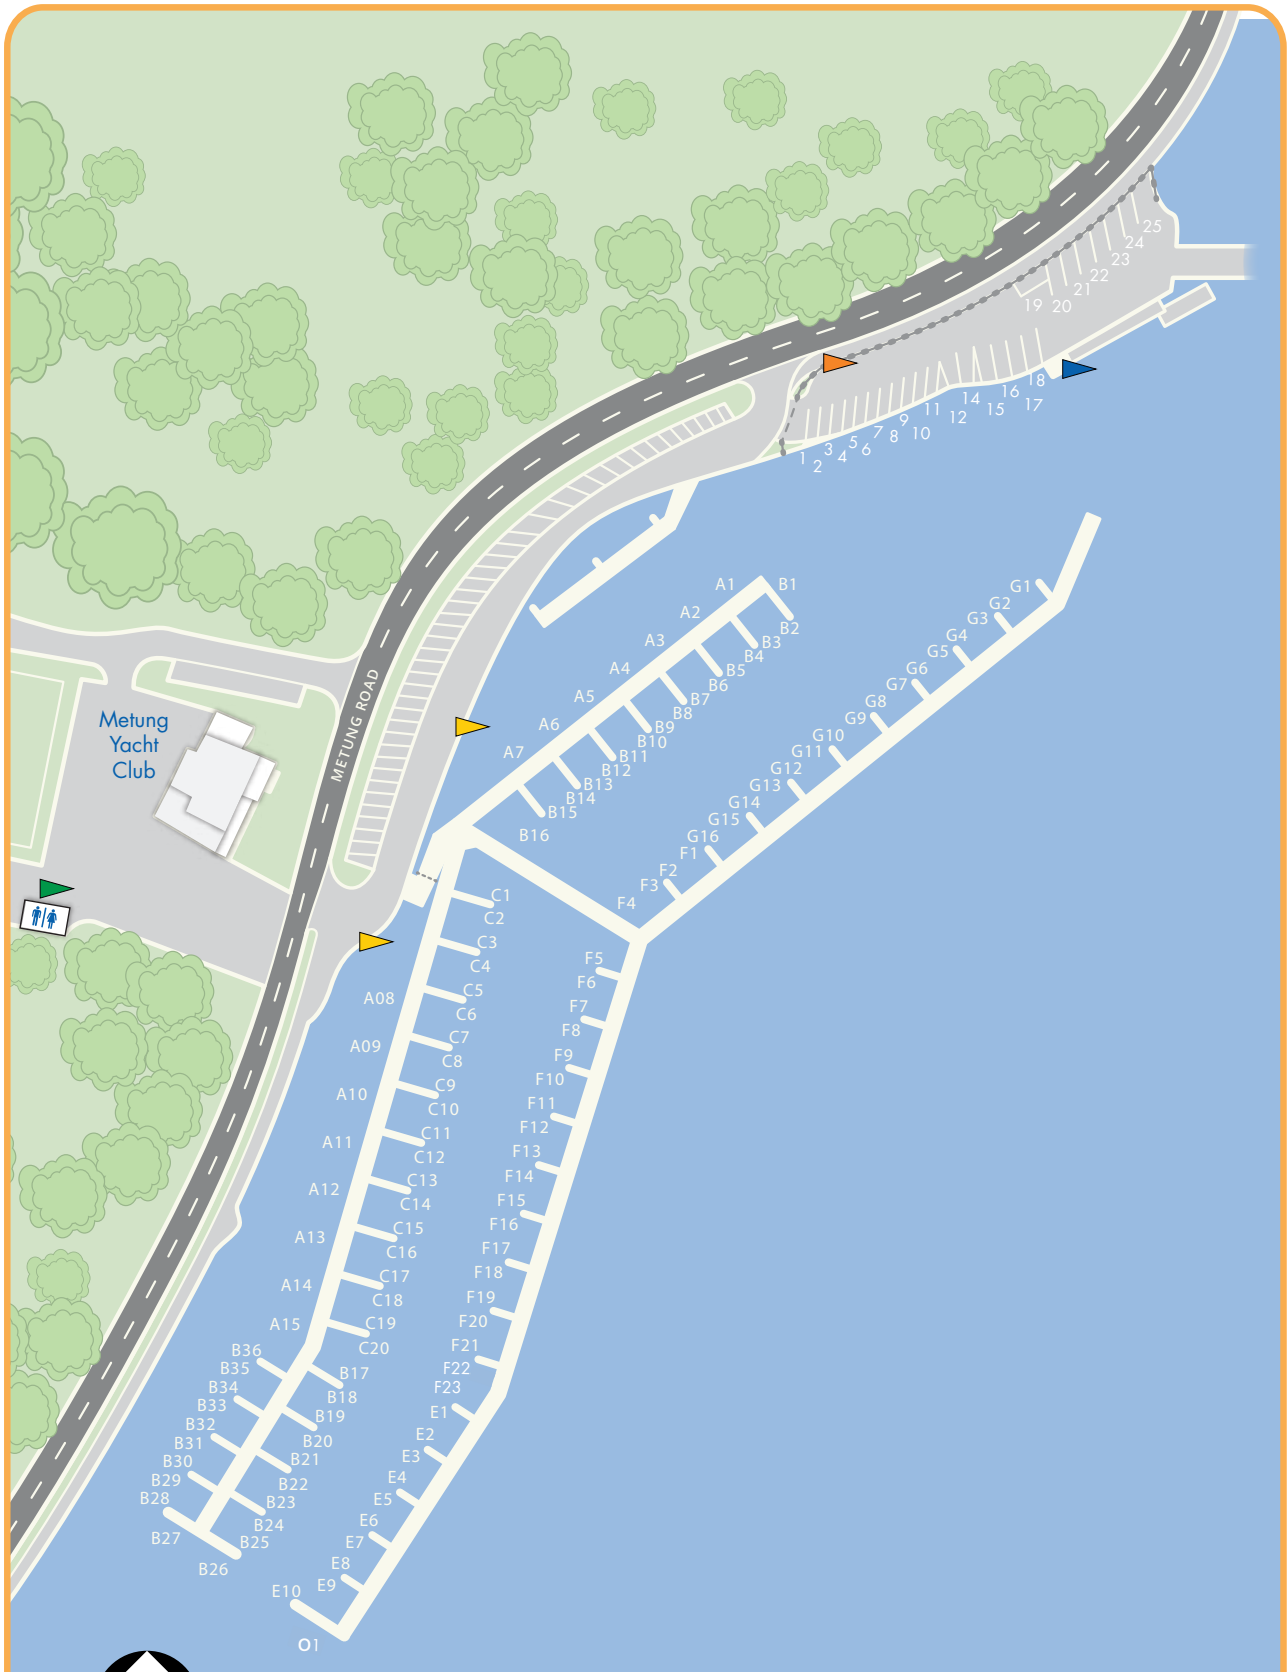

# Metung Marina

Metung Road, Metung

### Key

- Small vessel launch
- Toilet / Shower
- Crane / Hoist
- Fence

**Metung Marina**

Metung Road, Metung, Victoria  
Phone: (03) 5159 9500

For more information, please call Council's Commercial Business Officer