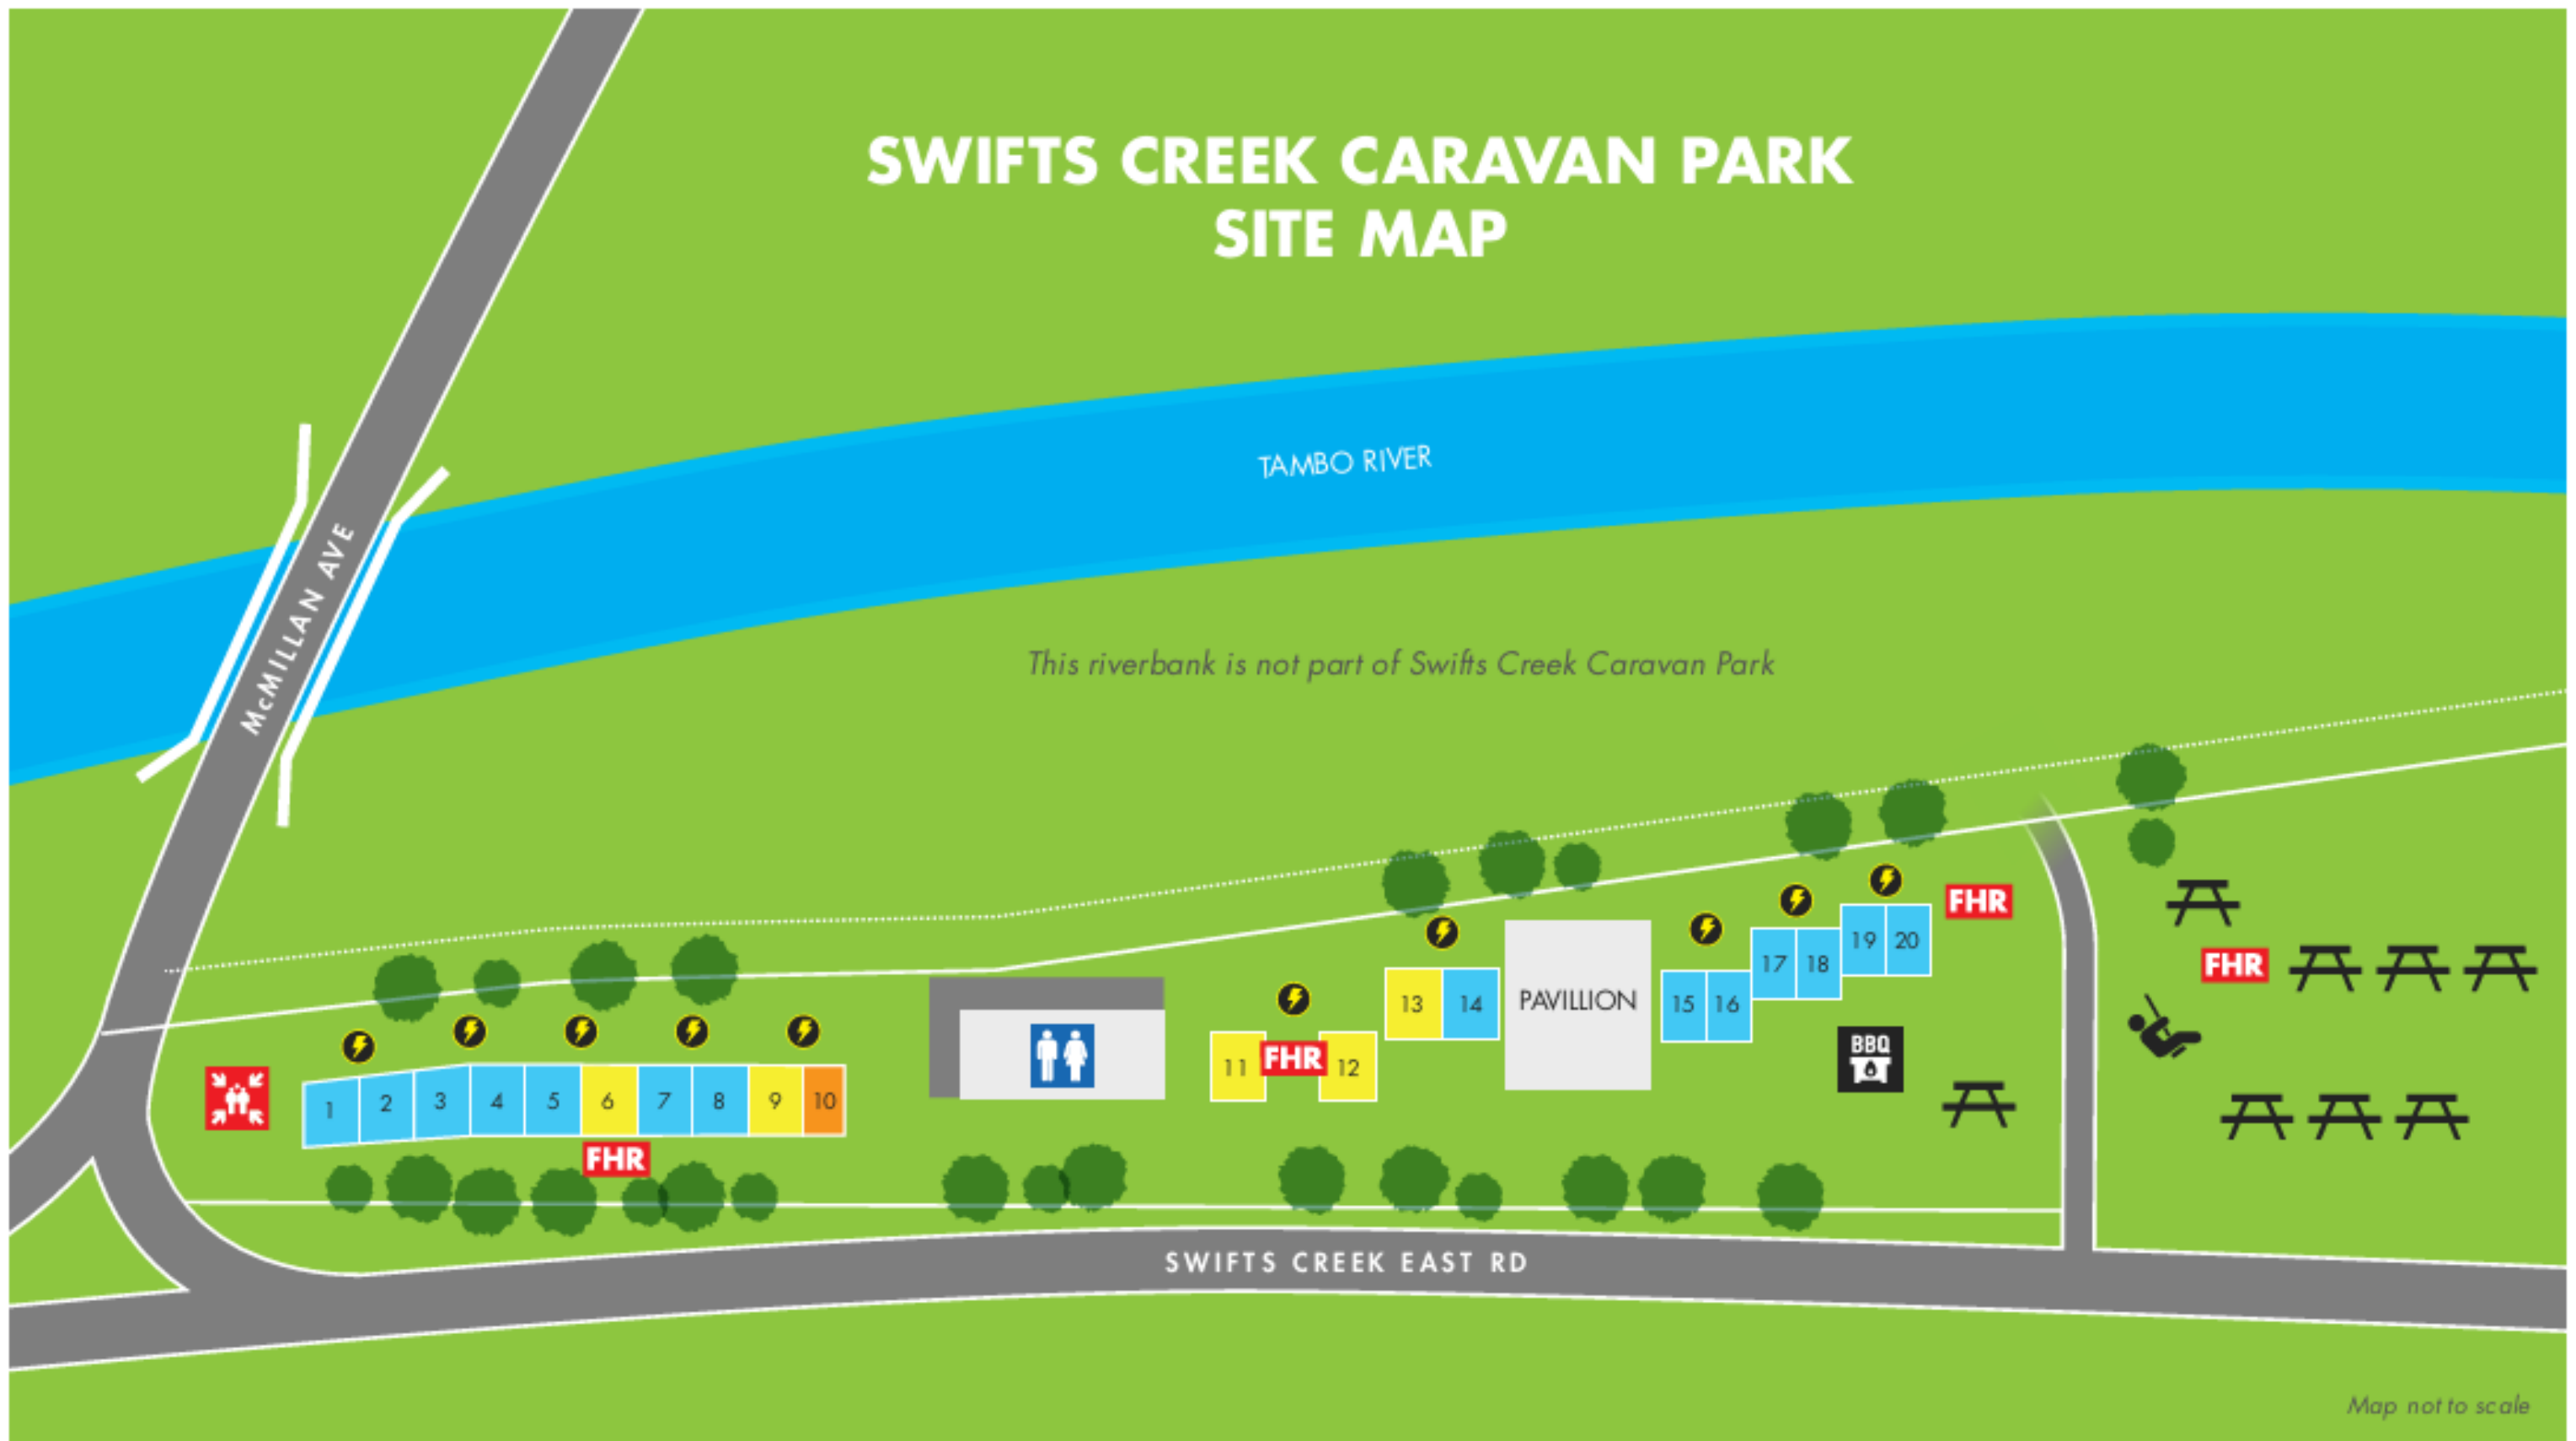

SWIFTS CREEK CARAVAN PARK SITE MAP

Map not to scale

KEY

- | | | |
|---|---|---|
|  Camp sites – grass |  Barbecue |  Fire hose reel |
|  Camp sites – concrete slab |  Electrical power outlet |  Emergency assembly area |
|  Camp site – narrow site not suited for annexe |  Picnic table | |
|  Amenities block |  Playground | |

Swifts Creek Caravan Park

11 Swifts Creek East Road
Swifts Creek, VIC, Australia
Phone: (03) 5159 4205